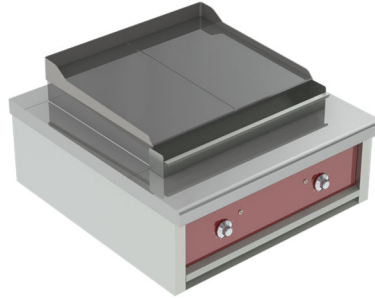

FULL MODULE UNIT - DOUBLE SMOOTH STEEL GRIDDLE

BRIDGE UNIT

Pro 900

Summary

Energy :

ELEC

Code :

V03583

Designation :

R-E1-GRILDOUBLE-ACIER

Dimensions (W x D x H) :

850 x 900 x 320/380 mm

Power : 12 kW (elec)

Voltage/Electric p. : 3~400V+N+E / 12

Weight :

DEVICE DESCRIPTION

General description

Chassis :

One-piece seam welded 18-10 stainless steel chassis, 1,5 to 3 mm thick, assembled by high intensity electrical welds.

Top :

Top (frame) in 18-10 stainless steel, 30/10 thickness, with 55 mm front flanged edge and plywood.

Above :

- . Smooth steel plate 670 x 570 mm, 20 mm thick.
- . With integrated splash guard.
- . 2 independently controllable heating zones - unit power: 6 kW.
- . Controlled by thermostat on the front.
- . Removable stainless steel juice collector on the front of the plate.
- . Plate available in grooved and mixed version.