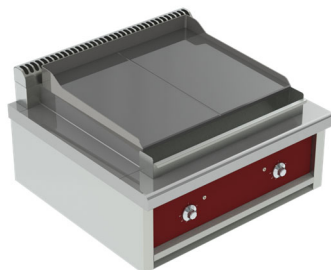

**FULL MODULE UNITS - SMOOTH STEEL GRIDDLE -
BRIDGE UNIT**

Pro 800

Summary

Energy :
ELEC

Code :
V03565

Designation :
R-E1-GRIL-DOUBLE-ACIER

Dimensions (W x D x H) :
850 x 800 x 320/380 mm
Power : 12 kW (elec)
Voltage/Electric P. : 3-400V+N+E
Weight :

APPLIANCE DESCRIPTION

General description

Chassis :
One-piece seam-welded AISI 304 stainless steel chassis, 1.5 to 3 mm thick.
Assembly by high intensity electric welding.

Top :
AISI 304 stainless steel top frame, 3 mm thick, with a 55 mm high edge and return to underside.

- Above :
- . Smooth steel plate 670 x 570 mm, 20 mm thick.
 - . With integrated splashguard.
 - . 2 independently controllable heating zones - unit power : 6 kW.
 - . Controlled by thermostat on the front.
 - . Removable stainless steel drainage on the front of the plate.
 - . Plate available in grooved and mixed version.

Natural gas flow G20/20 :

Propane gas flow G31/37 :

OPTIONS

CODE

150-mm wide plating shelf - integrated into the top	V00806
100% ribbed plate	V03594
1/2 smooth + 1/2 ribbed plate	V03596

ACCESSORIES

CODE

Removable splash guard - for 1 griddle	Included